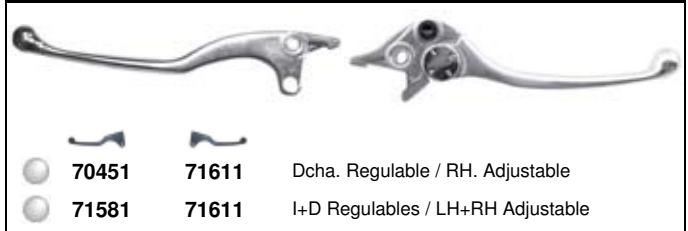

955i Daytona T595 (97-01) 955

● 70451 71611 Dcha. Regulable / RH. Adjustable
● 71581 71611 I+D Regulables / LH+RH Adjustable