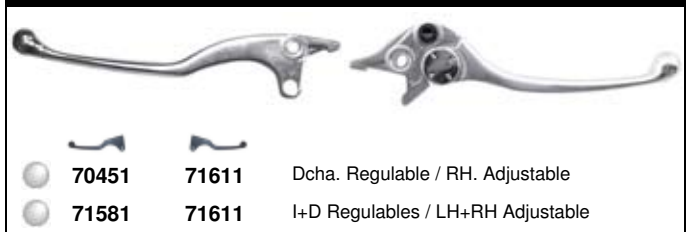

955i Sprint ST (99-04) 955

● 70451 71611 Dcha. Regulable / RH. Adjustable
● 71581 71611 I+D Regulables / LH+RH Adjustable