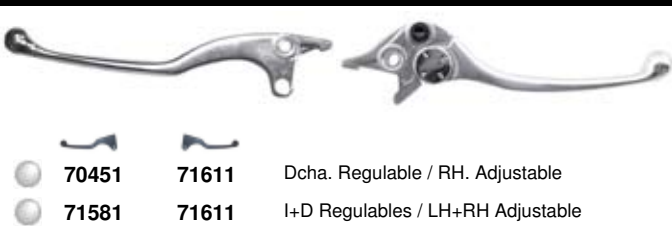

Trident (93-98) 865

● 70451 71611 Dcha. Regulable / RH. Adjustable
● 71581 71611 I+D Regulables / LH+RH Adjustable