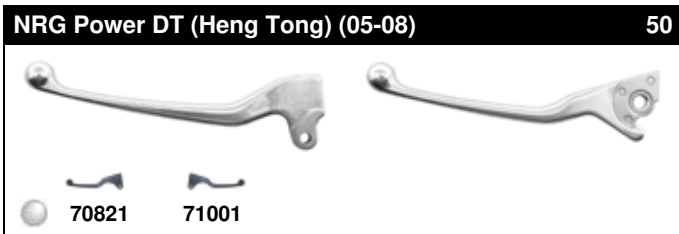

70652 70652

PGO

PIAGGIO / VESPA

Liberty 4T Delivery TNT Euro3 (09-) 50**NRG (94-96)** 50**Liberty 4T RST (04)** 50**NRG 50 (Disco-Disco)** 50**Liberty 4T RST (Grimeca) (05-06)** 50**NRG 50 (Disco-Tambor)** 50**Liberty 4T RST (Heng Tong) (05-06)** 50**NRG Extreme 50 (99-00)** 50**Liberty 4T Sport (Grimeca) (06-08)** 50**NRG Extreme 50 (Disco-Disco)** 50**Liberty 4T Sport (Heng Tong) (06-08)** 50**NRG mc³ (Disco-Tambor)** 50**Liberty MOC 50 2T (09-) (Heng Tong)** 50**NRG mc³ (Grimeca) (01-04)** 50**Liberty MOC 50 4T (09-) (Heng Tong)** 50**NRG mc³ (Heng Tong) (01-04)** 50