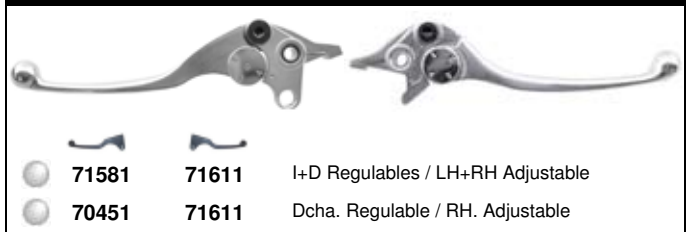

955i Sprint RS (00-04) 955

● 71581 71611 I+D Regulables / LH+RH Adjustable
● 70451 71611 Dcha. Regulable / RH. Adjustable