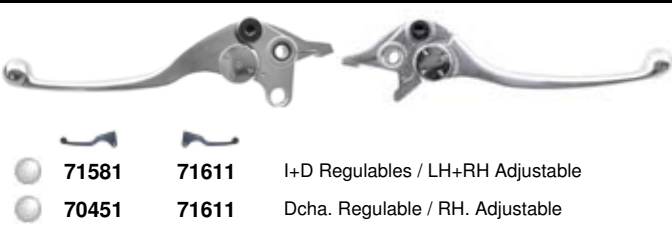

Speed Triple T509 (97-98) 865

● 71581 71611 I+D Regulables / LH+RH Adjustable
● 70451 71611 Dcha. Regulable / RH. Adjustable