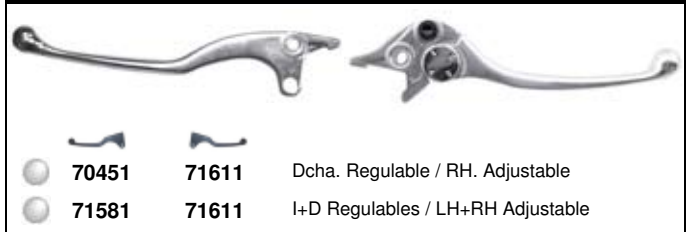

Trophy (91-95) 865

● 70451 71611 Dcha. Regulable / RH. Adjustable
 ● 71581 71611 I+D Regulables / LH+RH Adjustable

955i Daytona (02-06) 955

● 71581 71611 I+D Regulables / LH+RH Adjustable
 ● 70451 71611 Dcha. Regulable / RH. Adjustable